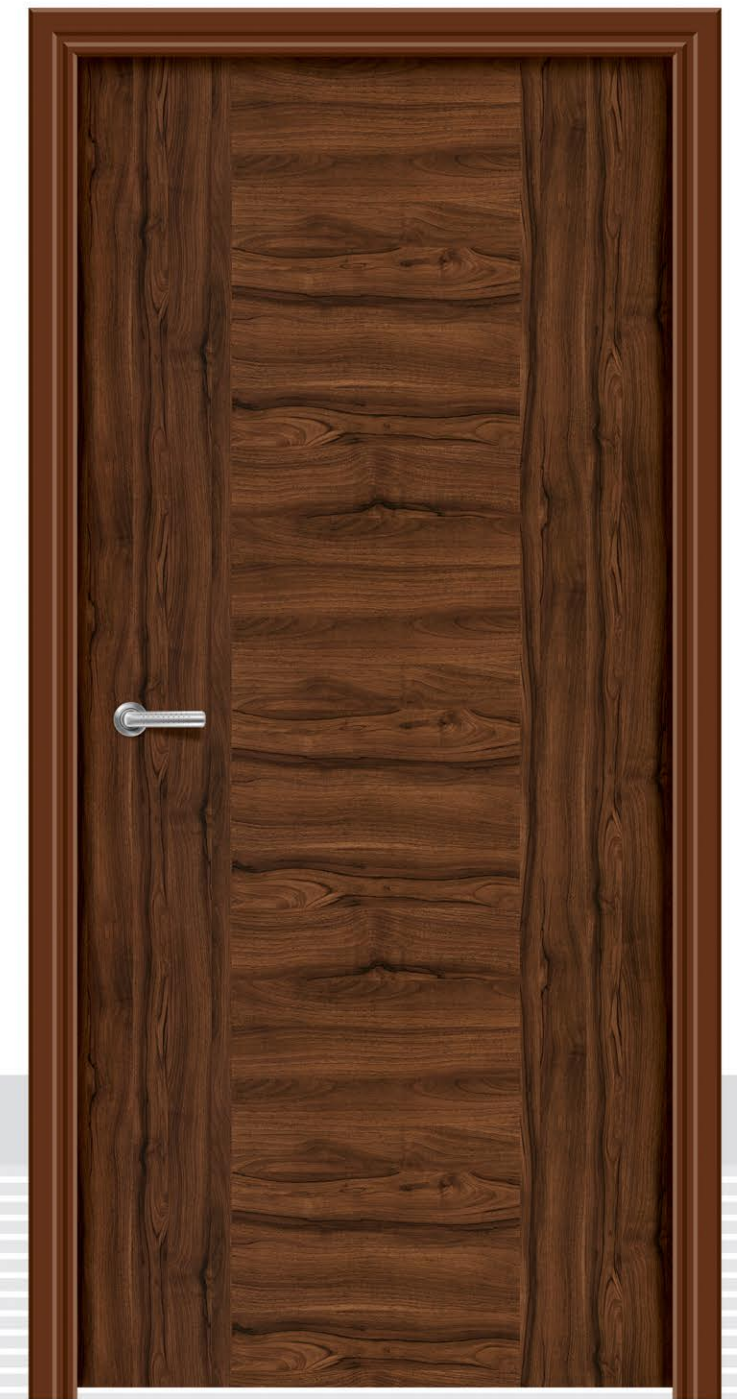

R - 219

A PROMISE OF PERFECTION

GO FOR THE
MODISH