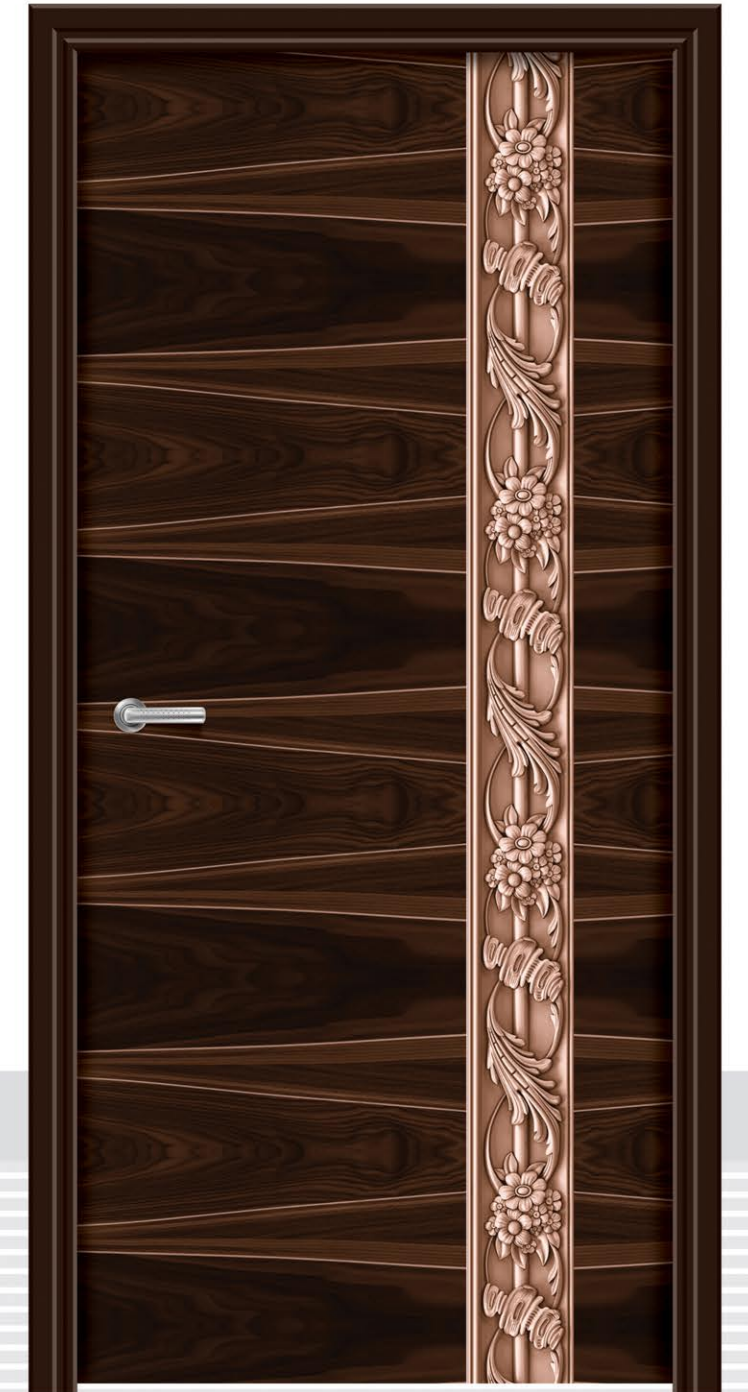

R - 210

A PROMISE OF PERFECTION

YOURS
FONDLY