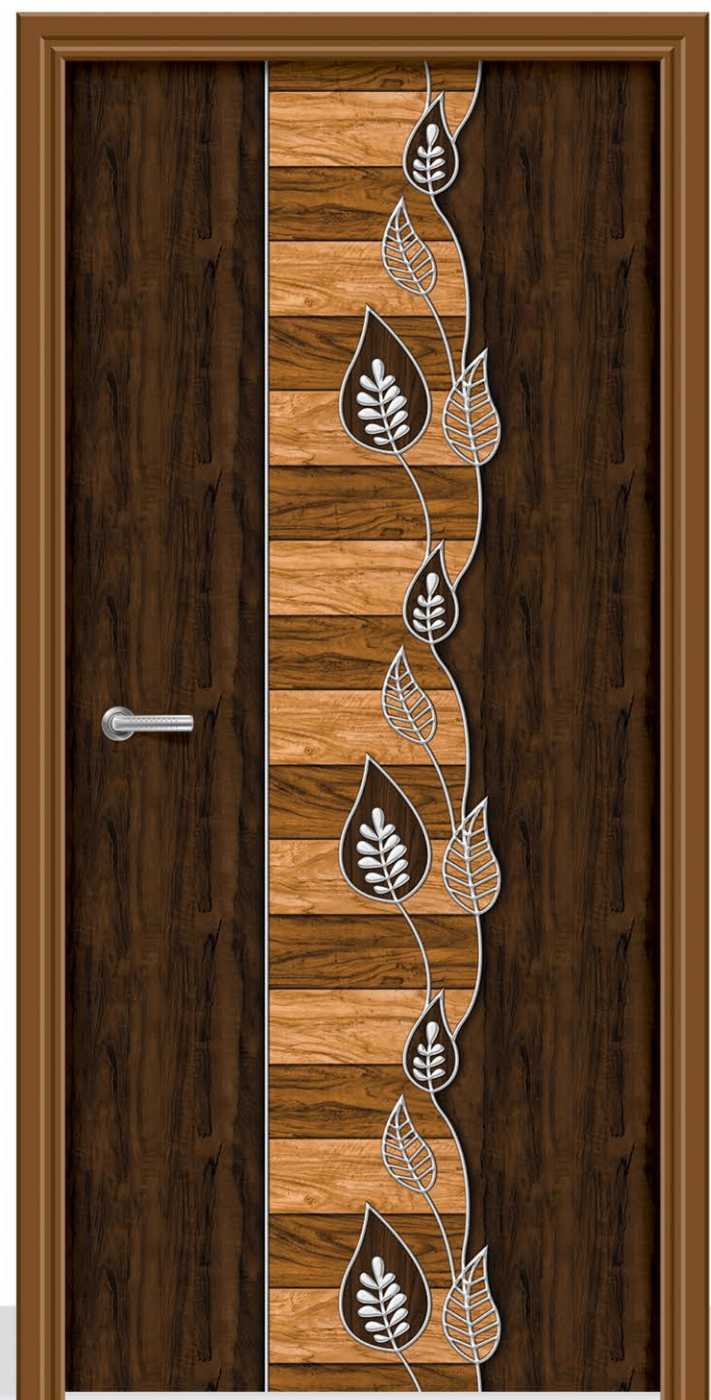

R - 208

R - 209

R - 210

A PROMISE OF PERFECTION

YOURS  
FONDLY

REGULAR  
DOOR

SIZE  
7 x 3.25 FEET

Rutva Door®  
a promise of perfection

R - 211

R - 212

GO FOR THE  
FINESSE