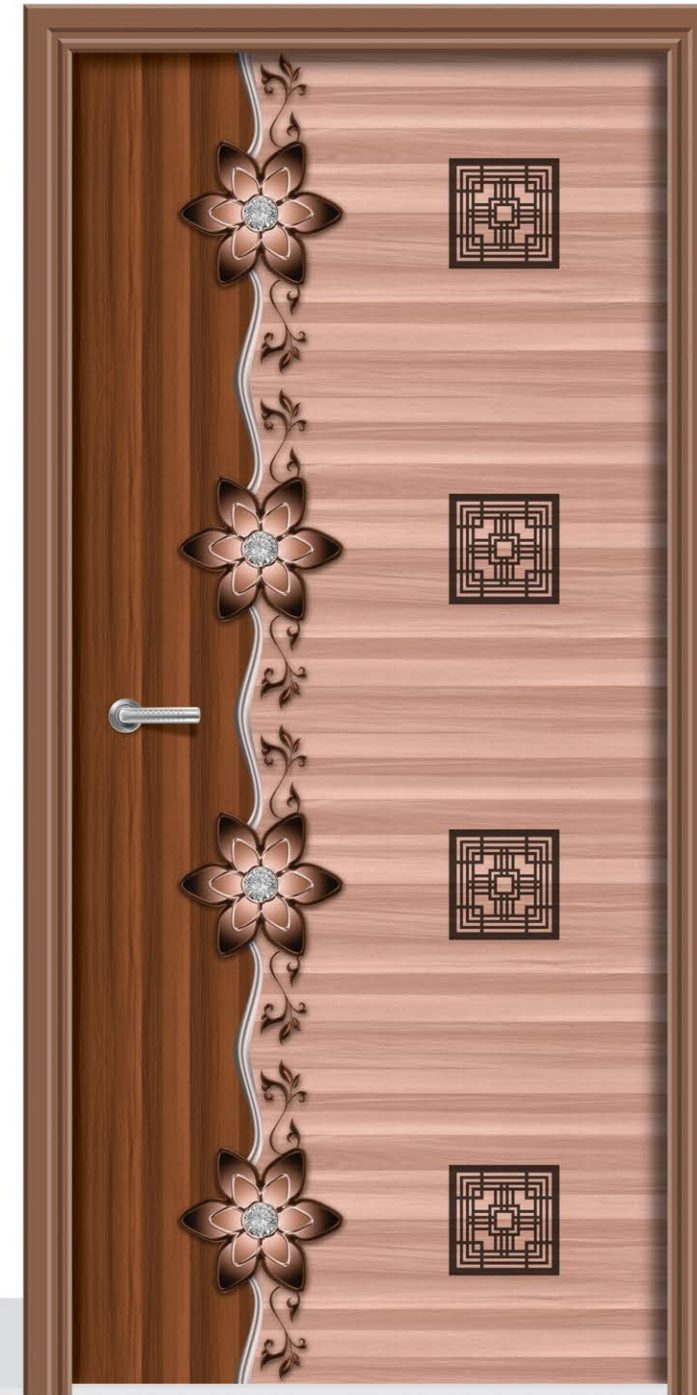

# REGULAR DOOR

SIZE  
7 x 3.25 FEET

Rutva Door®  
a promise of perfection

Finesse is very important as it showcases the refinement in a skilful manner. These designs with finesse are worth applying.

R - 207

R - 208

R - 209

R - 210

A PROMISE OF PERFECTION

YOURS  
FONDLY

REGULAR  
DOOR

SIZE  
7 x 3.25 FEET

Rutva Door®  
a promise of perfection