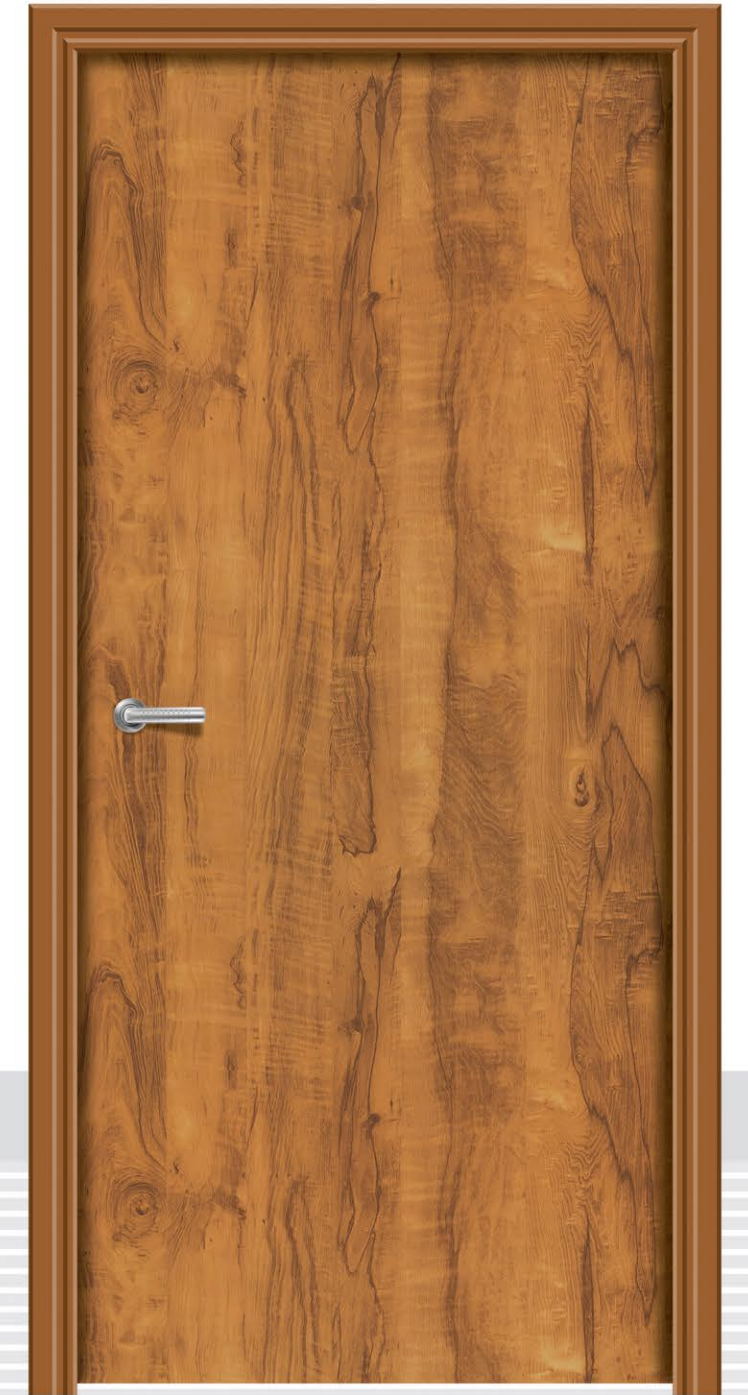

WG - 307

A PROMISE OF PERFECTION

YOURS
TRULY