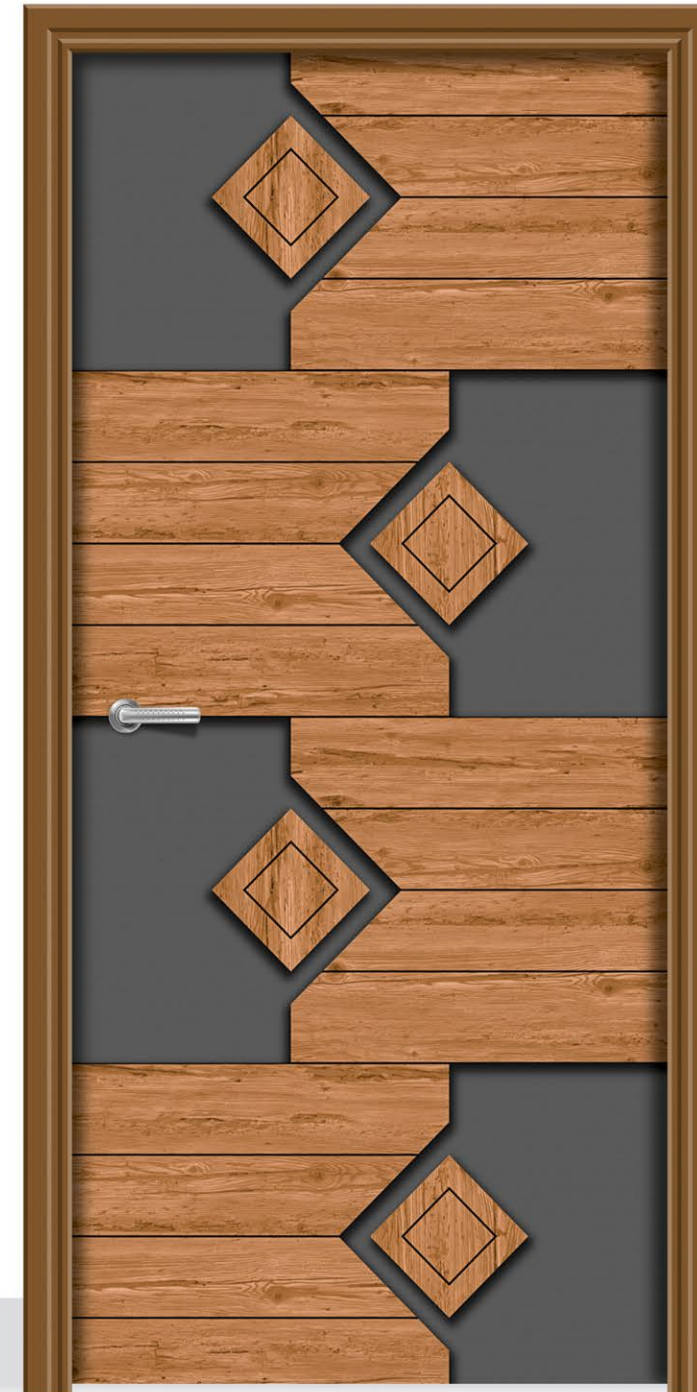

LET'S  
RE  
CRE  
ATE  
YOUR SPACE

A central graphic featuring a dark wood door frame with a white door panel. To the right, a stylized plant with yellow and brown leaves grows from a decorative base. Below the door, a white architectural structure resembling a window or a smaller door is shown. The background is a light beige gradient.

DE - 105

DE - 106

A PROMISE OF PERFECTION

YOURS  
SINCERELY

DESIGNER EXCLUSIVE  
DOOR

SIZE  
7 x 3.25 FEET

Rutva Door®  
a promise of perfection

MAKE A  
SURPRISE  
ENTRY

A door that brings soothing feeling  
from the very first moment.

DE - 107

DE - 108

GO FOR THE  
STYLE

REGULAR  
DOOR

SIZE  
7 x 3.25 FEET

Rutva Door®  
a promise of perfection

R - 201

R - 202

GO FOR THE  
STYLE