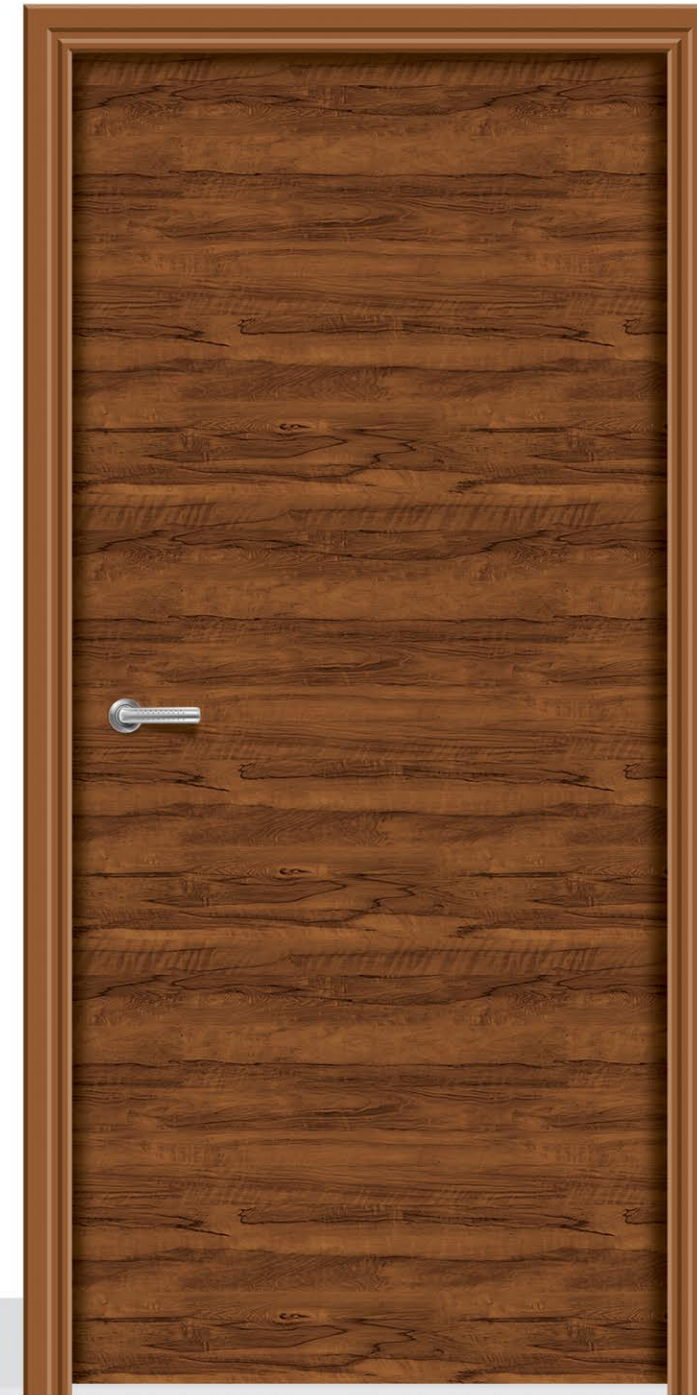

WOOD GRAINS DOOR

SIZE
7 x 3.25 FEET

Rutva Door®
a promise of perfection

Master the art of relaxing when you are totally free of mental stress due to the durability of these Rutva Door.

WG - 306

A PROMISE OF PERFECTION

YOURS
TRULY