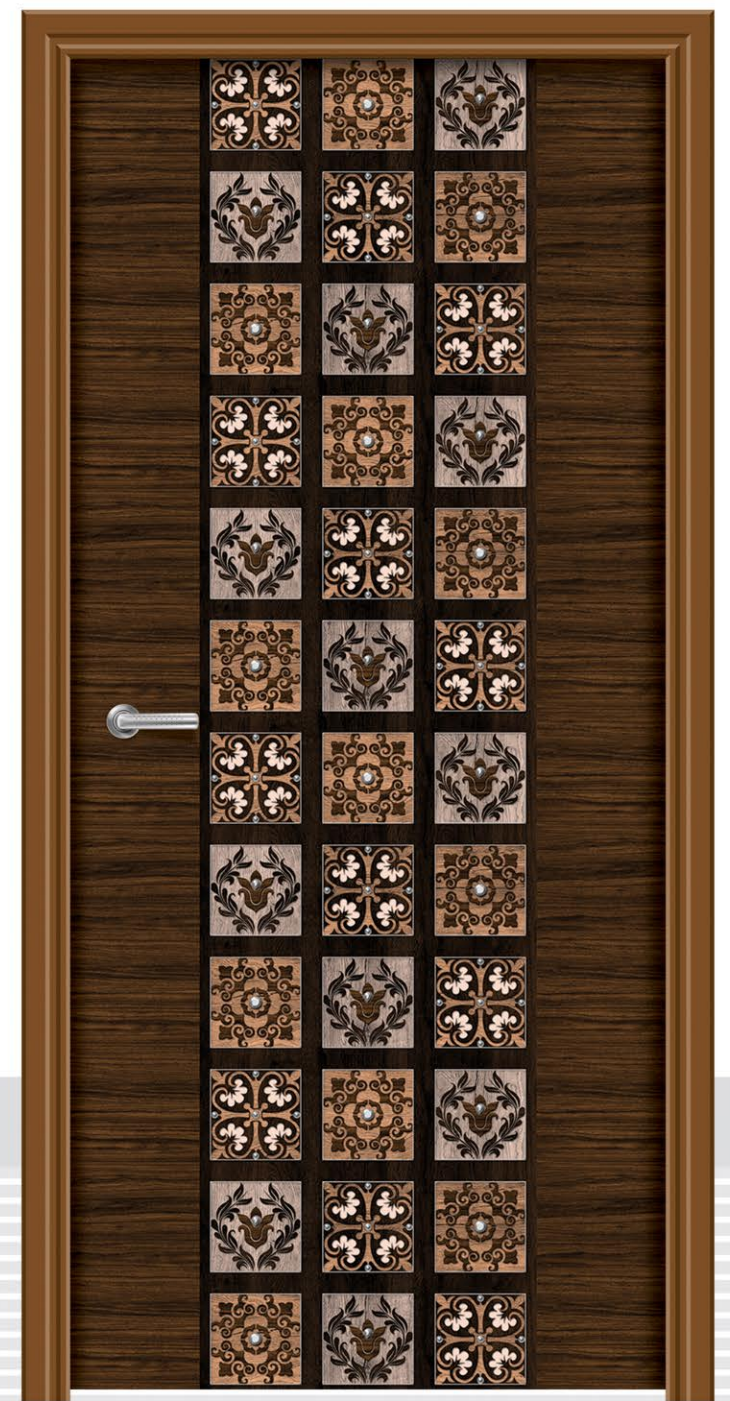

R - 208

R - 209

R - 210

A PROMISE OF PERFECTION

YOURS  
FONDLY

REGULAR  
DOOR

SIZE  
7 x 3.25 FEET

Rutva Door®  
a promise of perfection

R - 211

R - 212

GO FOR THE  
FINESSE