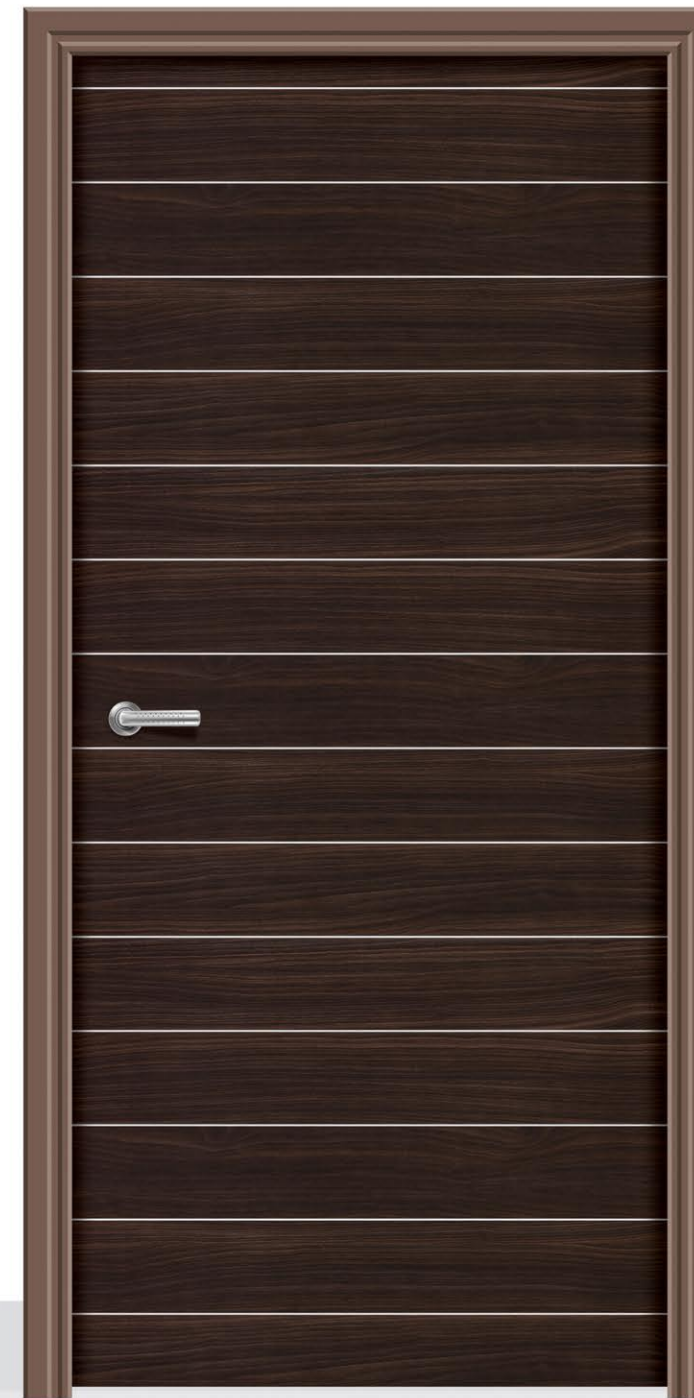

A PROMISE OF PERFECTION

YOURS  
LOVINGLY

REGULAR  
DOOR

SIZE  
7 x 3.25 FEET

Rutva Door®  
a promise of perfection

LOOK OF YOUR  
INTERIORS

R - 217

Something that sets the fashionable mood of the space is much needed for the interior. Modish designs fulfil these.