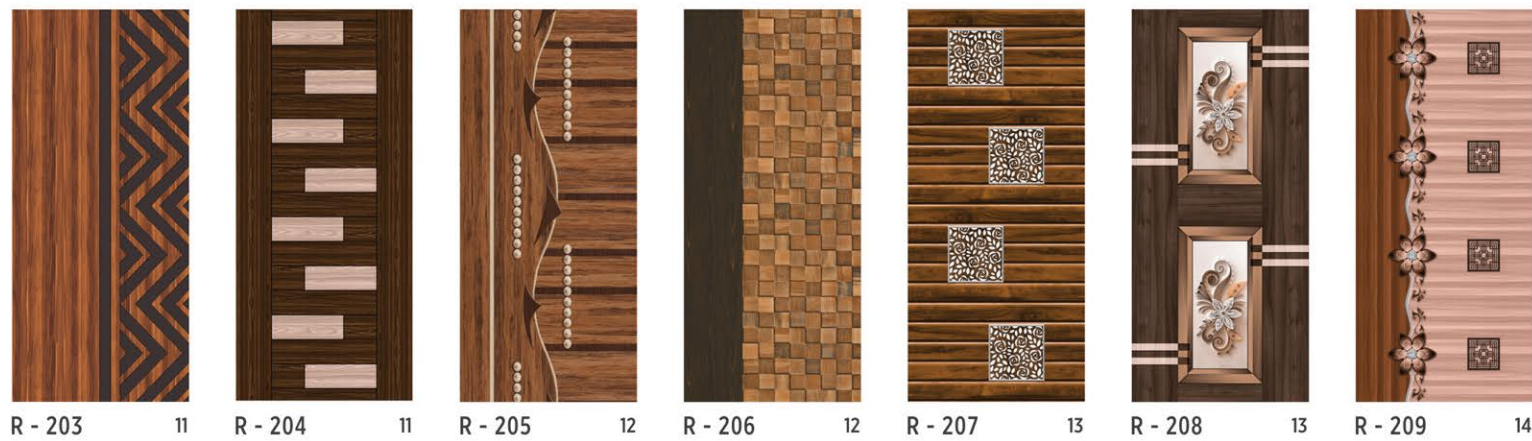

REGULAR

Rutva Door®
a promise of perfection