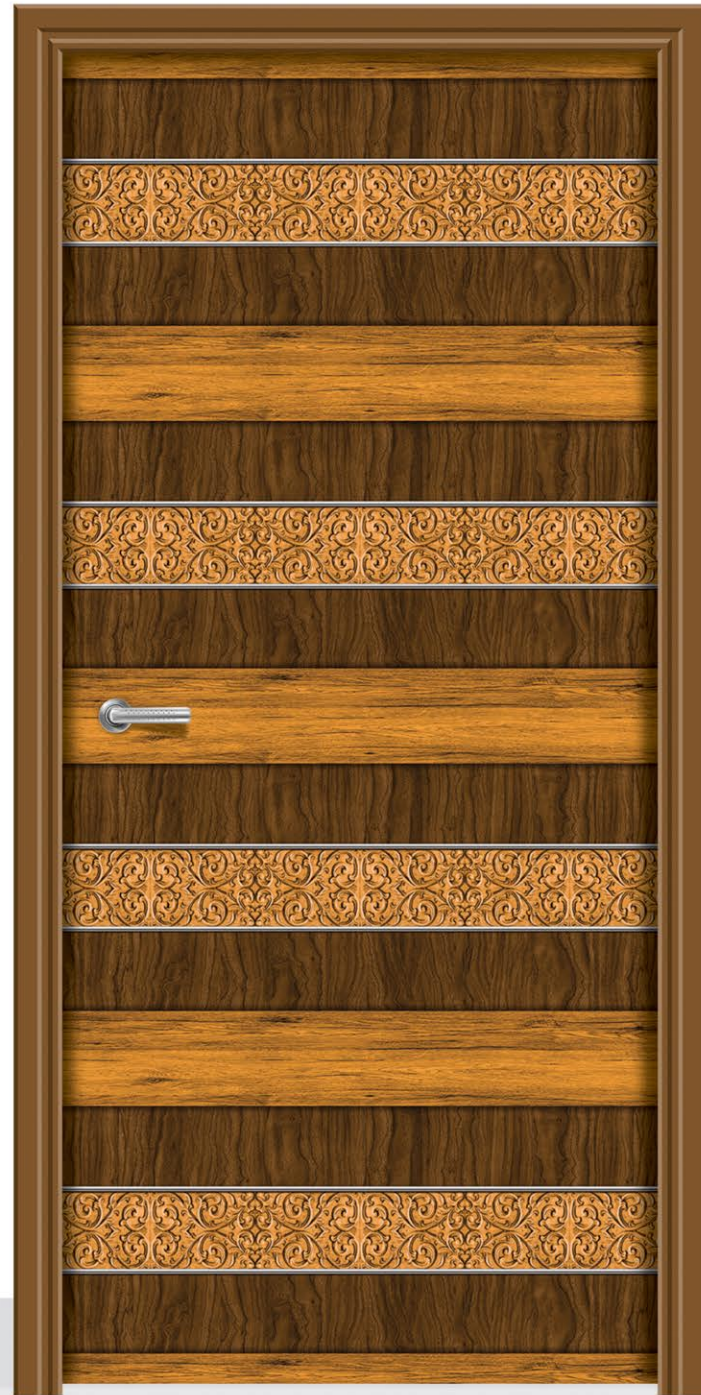

# REGULAR DOOR

SIZE  
7 x 3.25 FEET

Rutva Door®  
a promise of perfection

Sparking love is the only work these designs do to impress you and all the guests who visit your space.

R - 213

R - 214

R - 215

R - 216