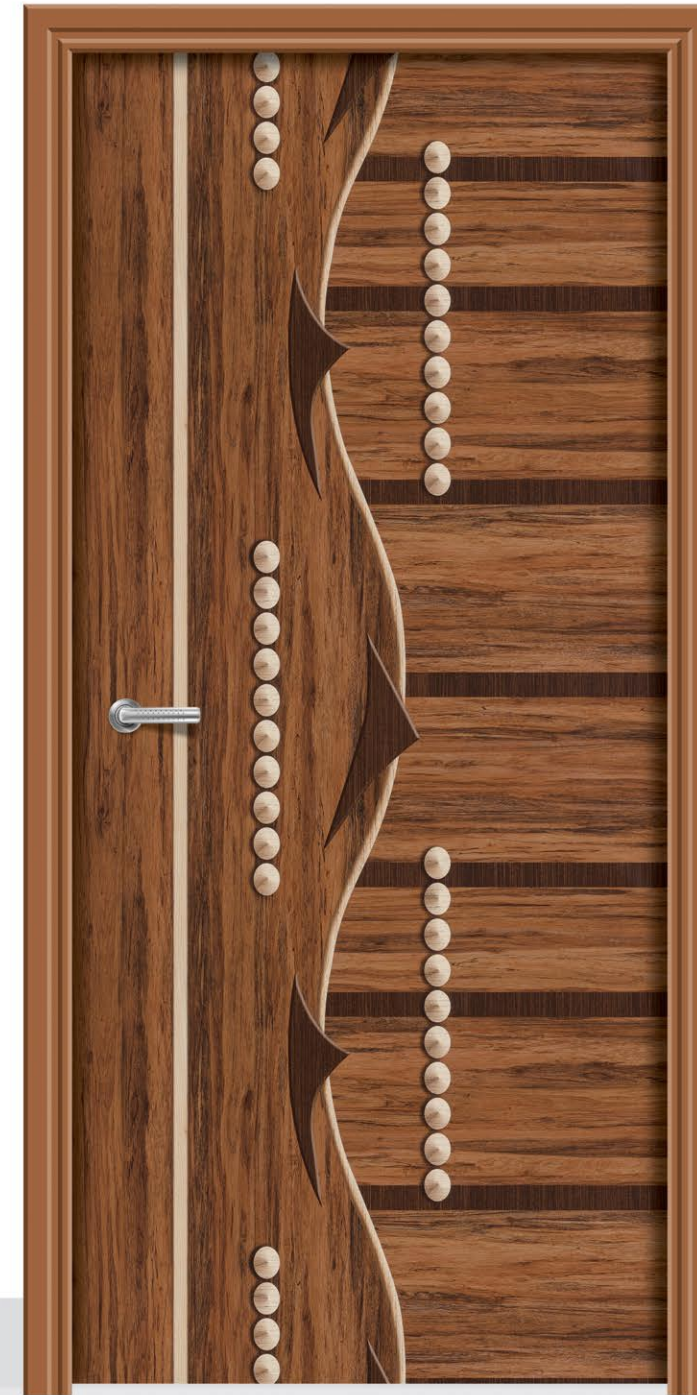

# REGULAR DOOR

SIZE  
7 x 3.25 FEET

Rutva Door®  
a promise of perfection

Yes, you do become fond of these doorskins that become an integral part of the interior family of your home.

R - 203

R - 204

R - 205