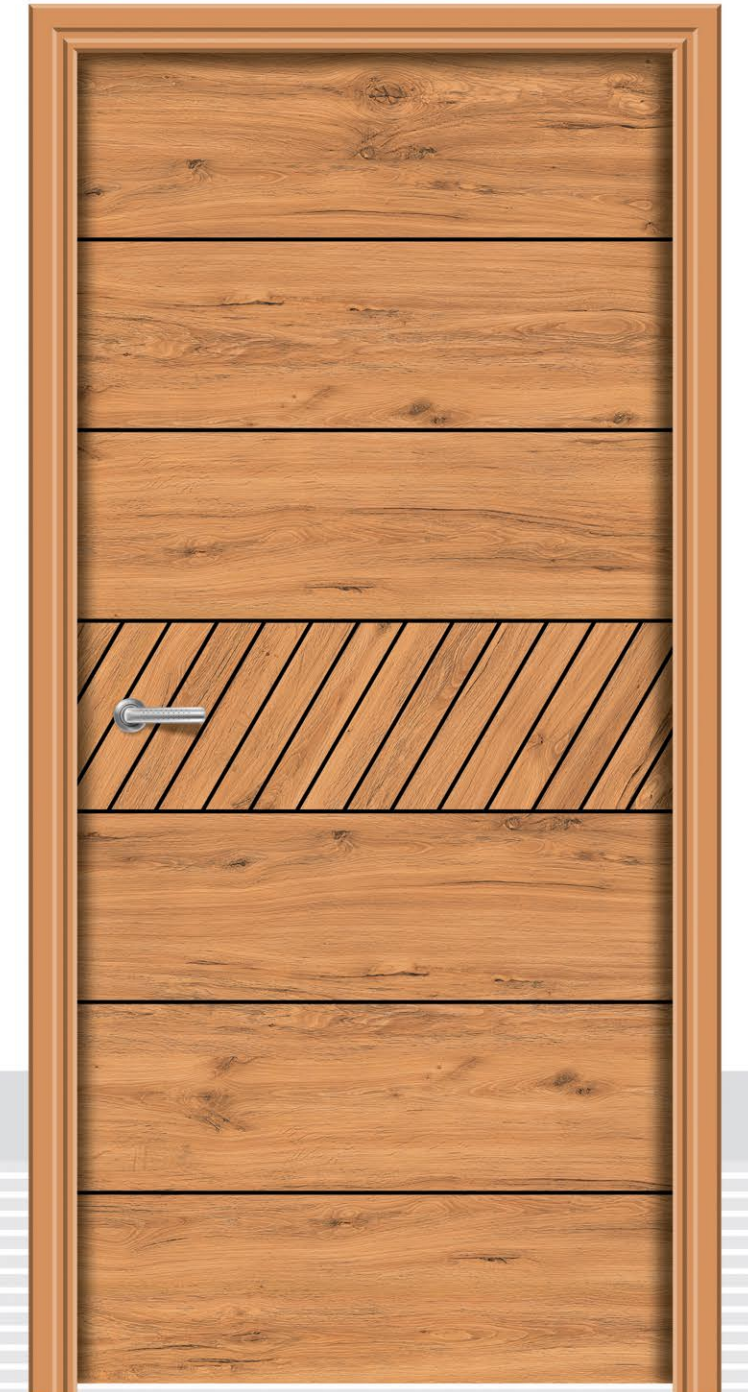

DE - 106

A PROMISE OF PERFECTION

YOURS
SINCERELY