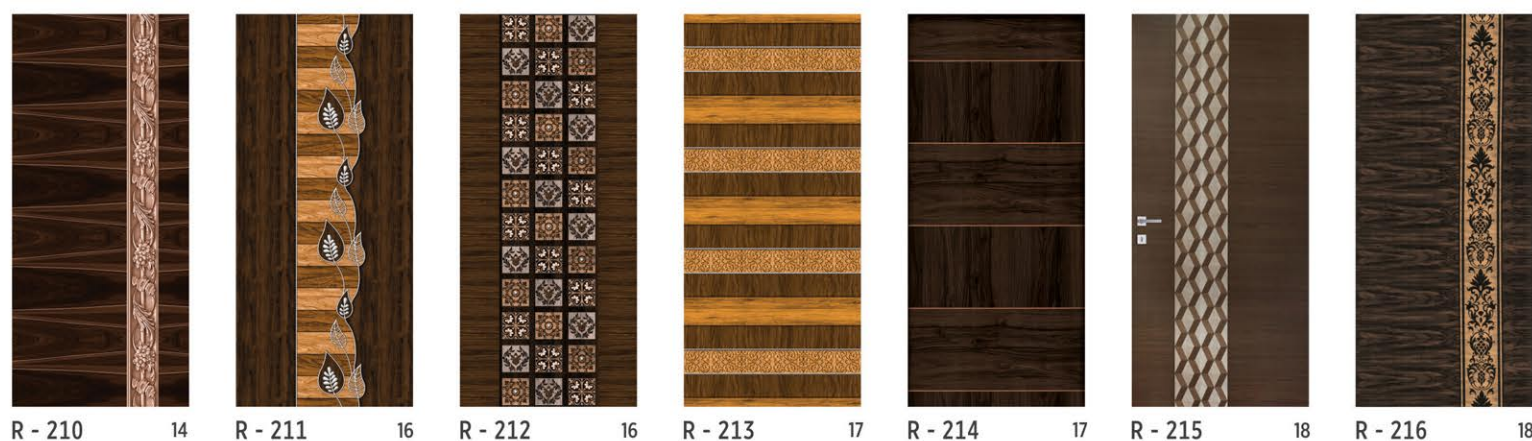

REGULAR

Rutva Door®
a promise of perfection