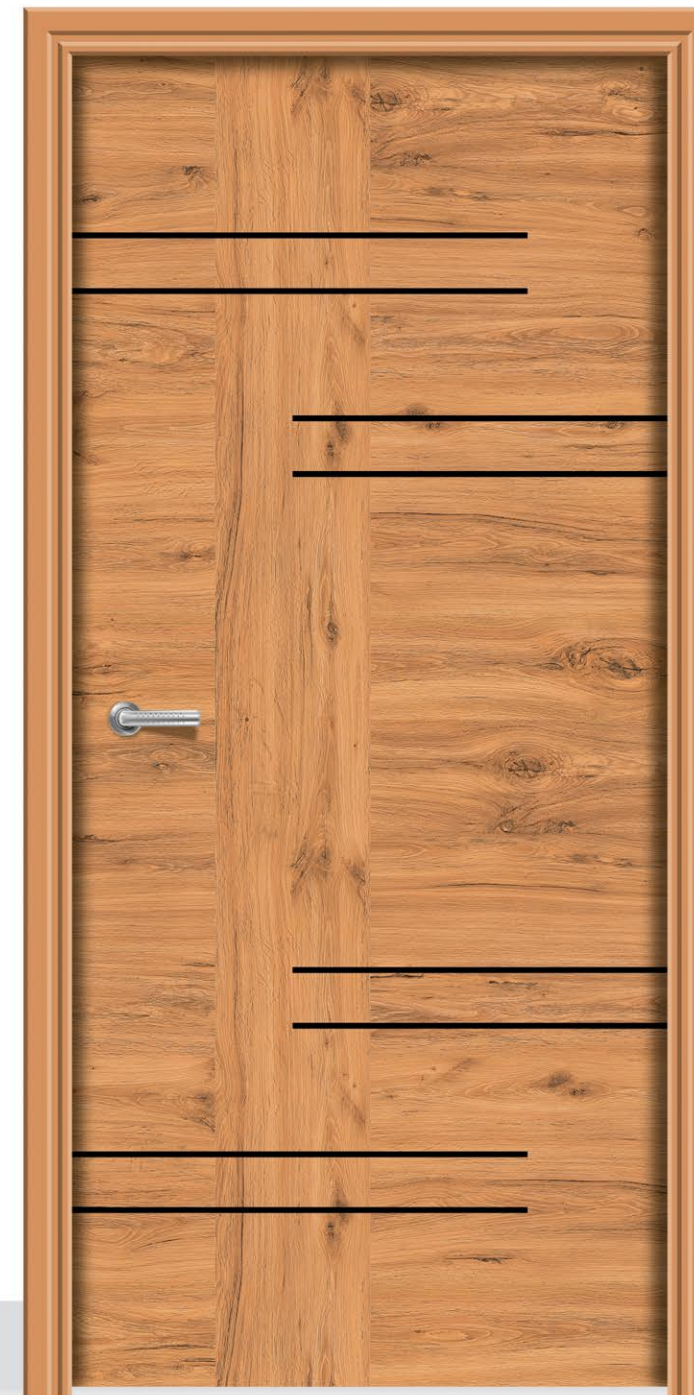

DESIGNER EXCLUSIVE
DOOR

SIZE
7 x 3.25 FEET

Rutva Door®
a promise of perfection

MAKE A GRAND ENTRY

A door that brings soothing feeling
from the very first moment.

DE - 101

GO FOR THE
STYLE