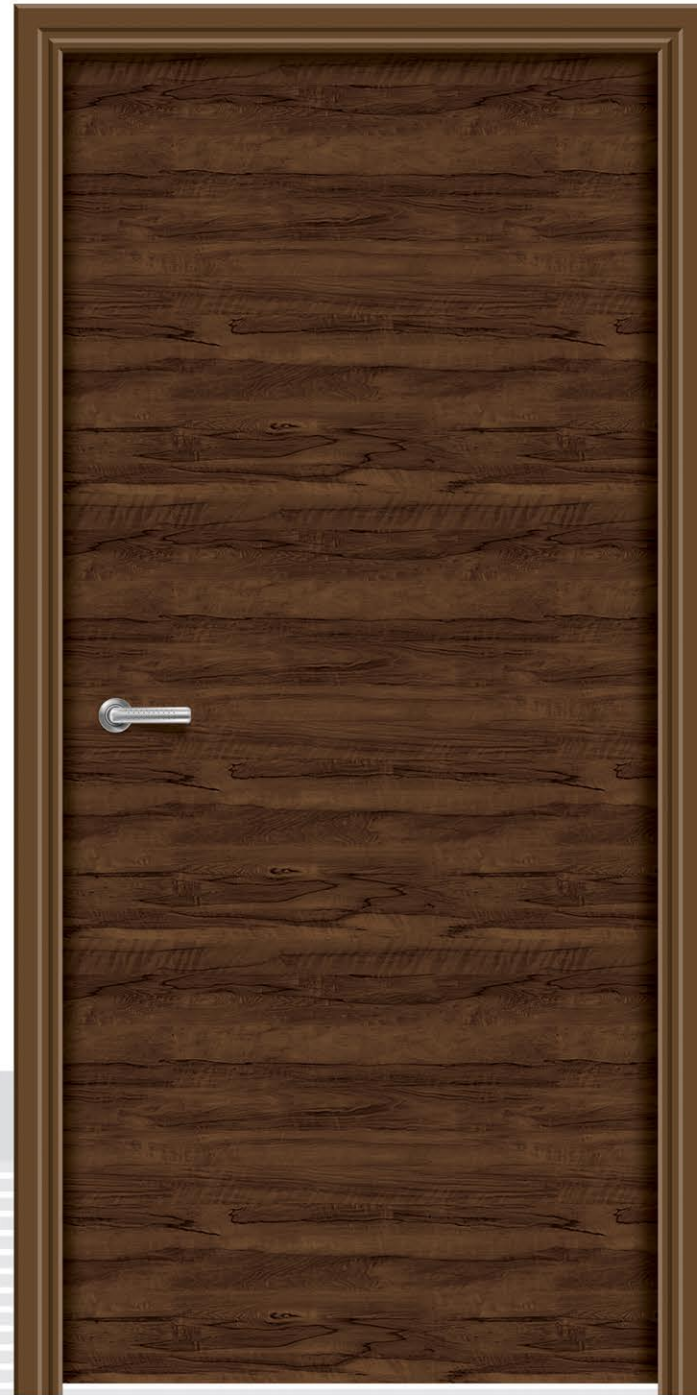

WOOD GRAINS DOOR

SIZE
7 x 3.25 FEET

Rutva Door®
a promise of perfection

Master the art of relaxing when you are totally free of mental stress due to the durability of these Rutva Door.

WG - 305

A PROMISE OF PERFECTION

YOURS
TRULY