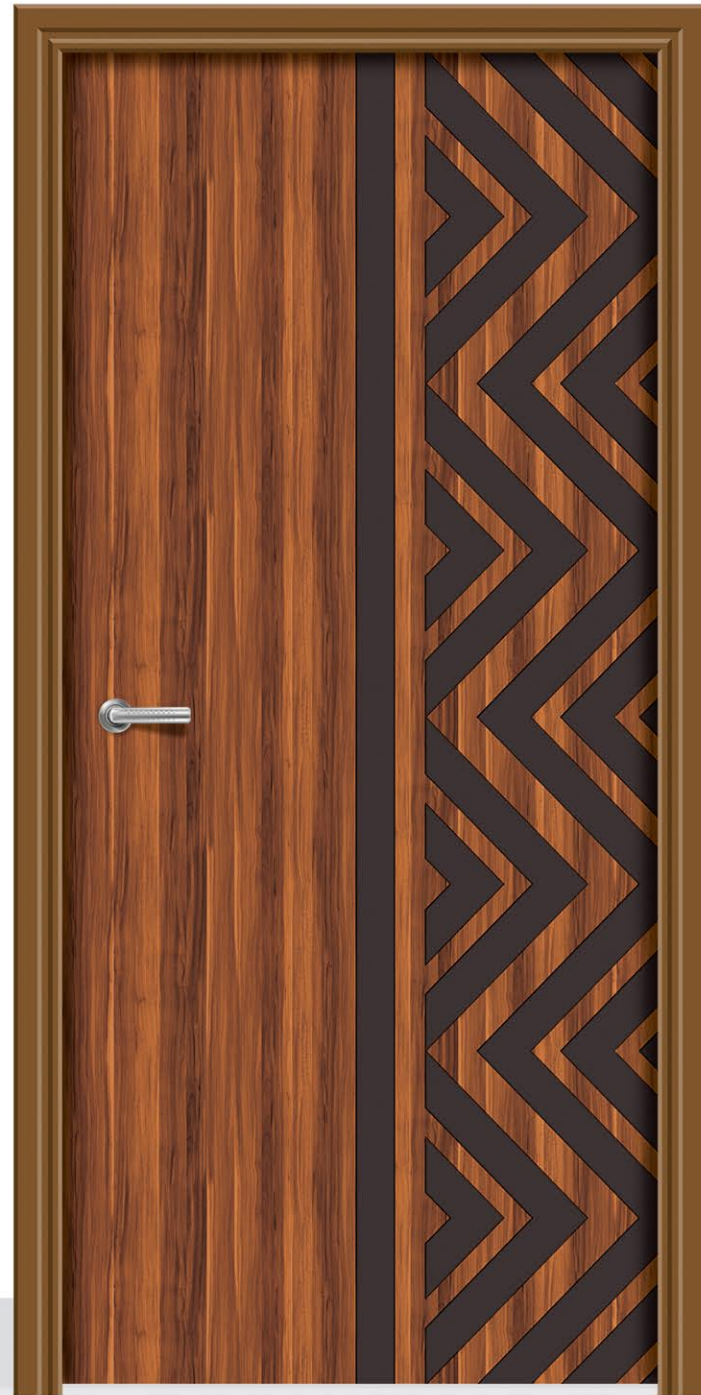

# REGULAR DOOR

SIZE  
7 x 3.25 FEET

Rutva Door®  
a promise of perfection

Yes, you do become fond of these doorskins that become an integral part of the interior family of your home.

R - 203

R - 204

R - 205