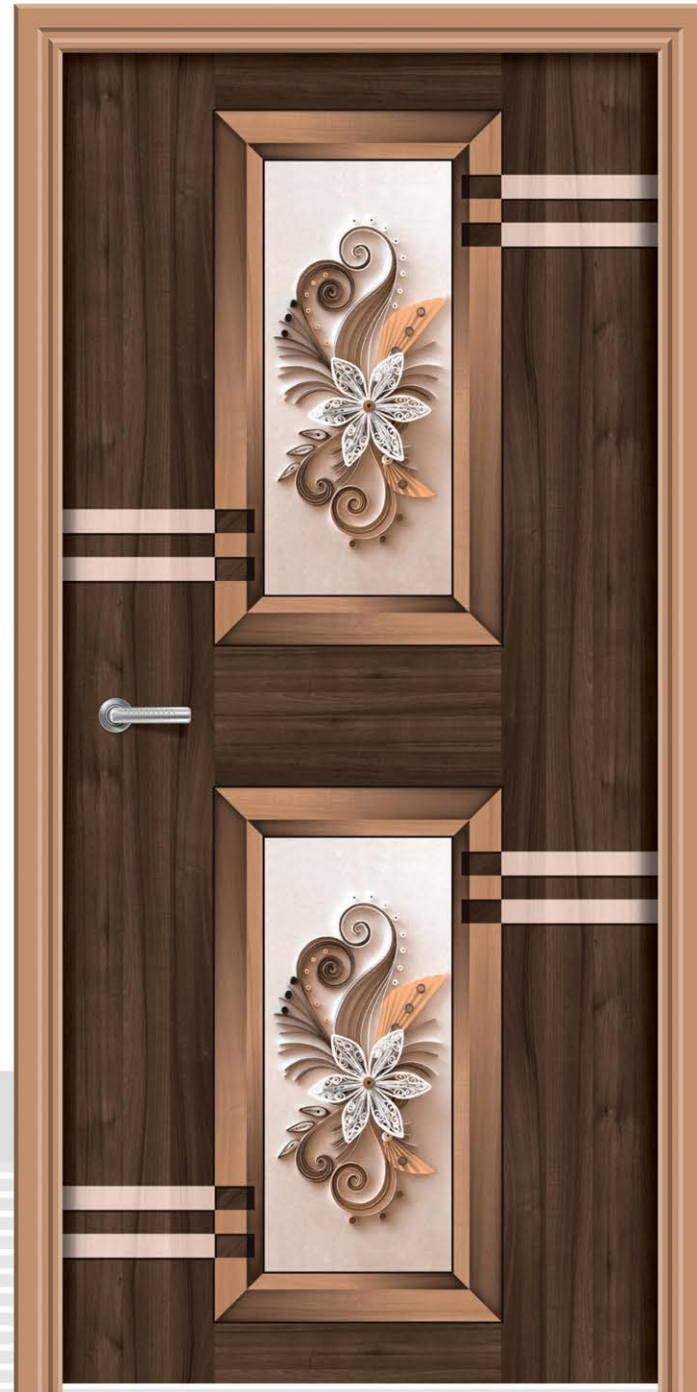

LET'S  
RE  
CRE  
ATE  
YOUR SPACE

A central graphic featuring a dark wood door frame with a white door panel. To the right, a stylized plant with yellow and brown leaves grows from a decorative base. Below the door, a white architectural structure resembling a window or a smaller door is shown. The background is a light beige gradient.

# REGULAR DOOR

SIZE  
7 x 3.25 FEET

Rutva Door®  
a promise of perfection

Finesse is very important as it showcases the refinement in a skilful manner. These designs with finesse are worth applying.

R - 207