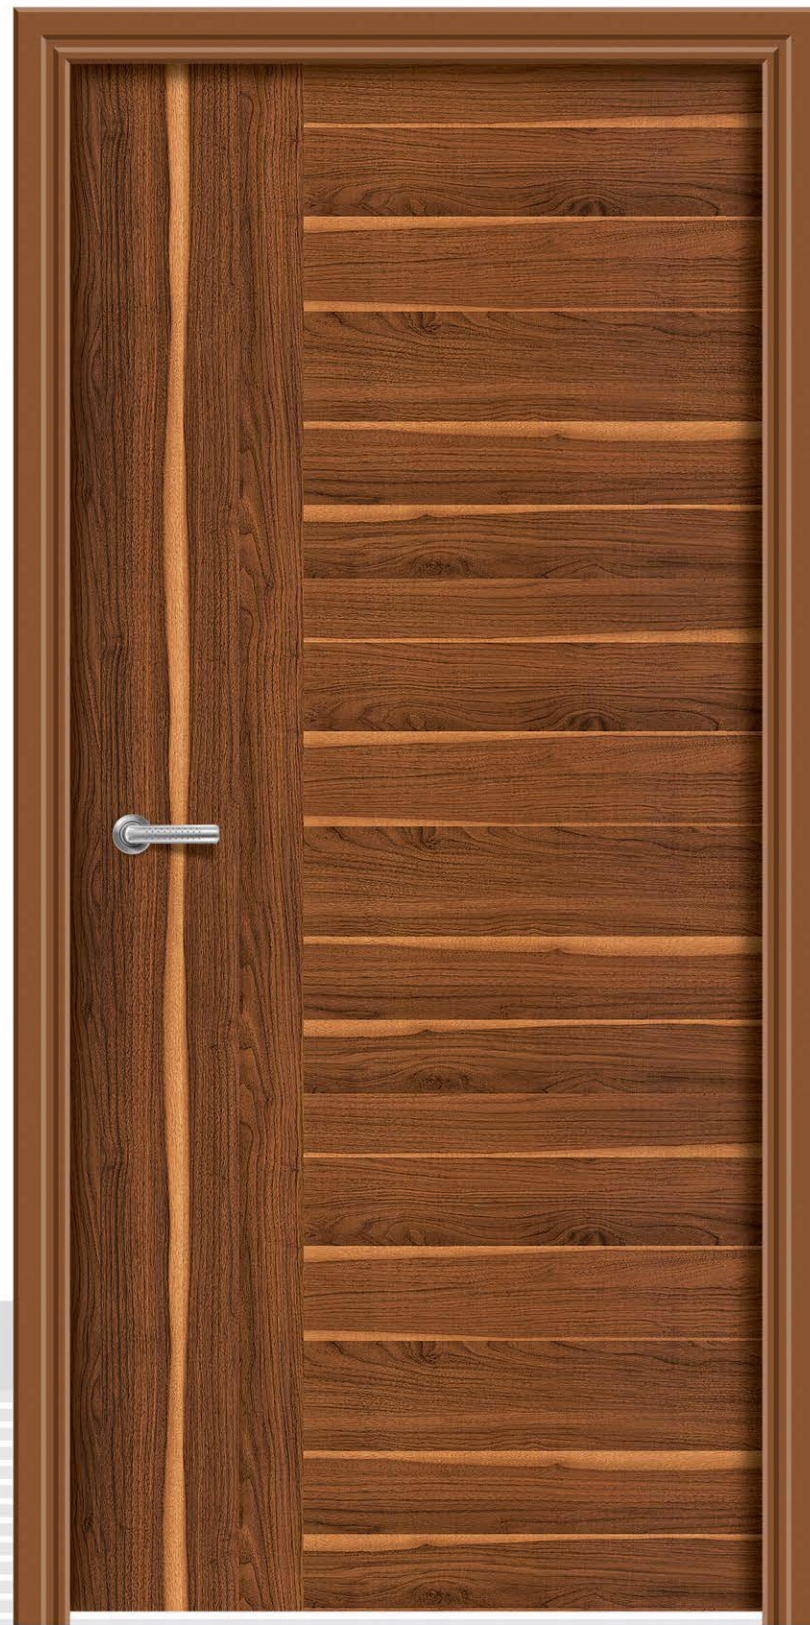

A PROMISE OF PERFECTION

YOURS  
LOVINGLY

REGULAR  
DOOR

SIZE  
7 x 3.25 FEET

Rutva Door®  
a promise of perfection

LOOK OF YOUR  
INTERIORS

R - 217

Something that sets the fashionable mood of the space is much needed for the interior. Modish designs fulfil these.