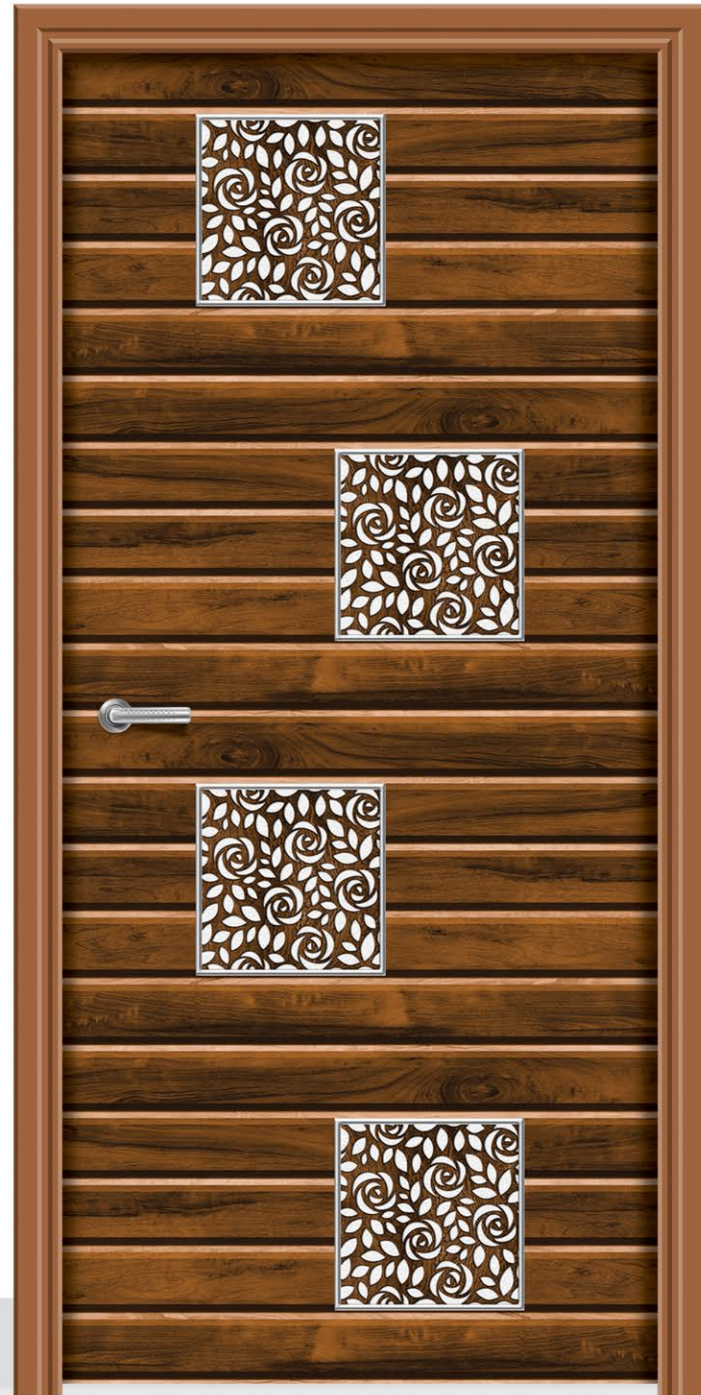

LET'S  
RE  
CRE  
ATE  
YOUR SPACE

A central graphic featuring a dark wood door frame with a white door panel. To the right, a stylized plant with yellow and brown leaves grows from a decorative base. Below the door, a white architectural structure resembling a window or a smaller door is shown. The background is a light beige gradient.

# REGULAR DOOR

SIZE  
7 x 3.25 FEET

Rutva Door®  
a promise of perfection

Finesse is very important as it showcases the refinement in a skilful manner. These designs with finesse are worth applying.

R - 207