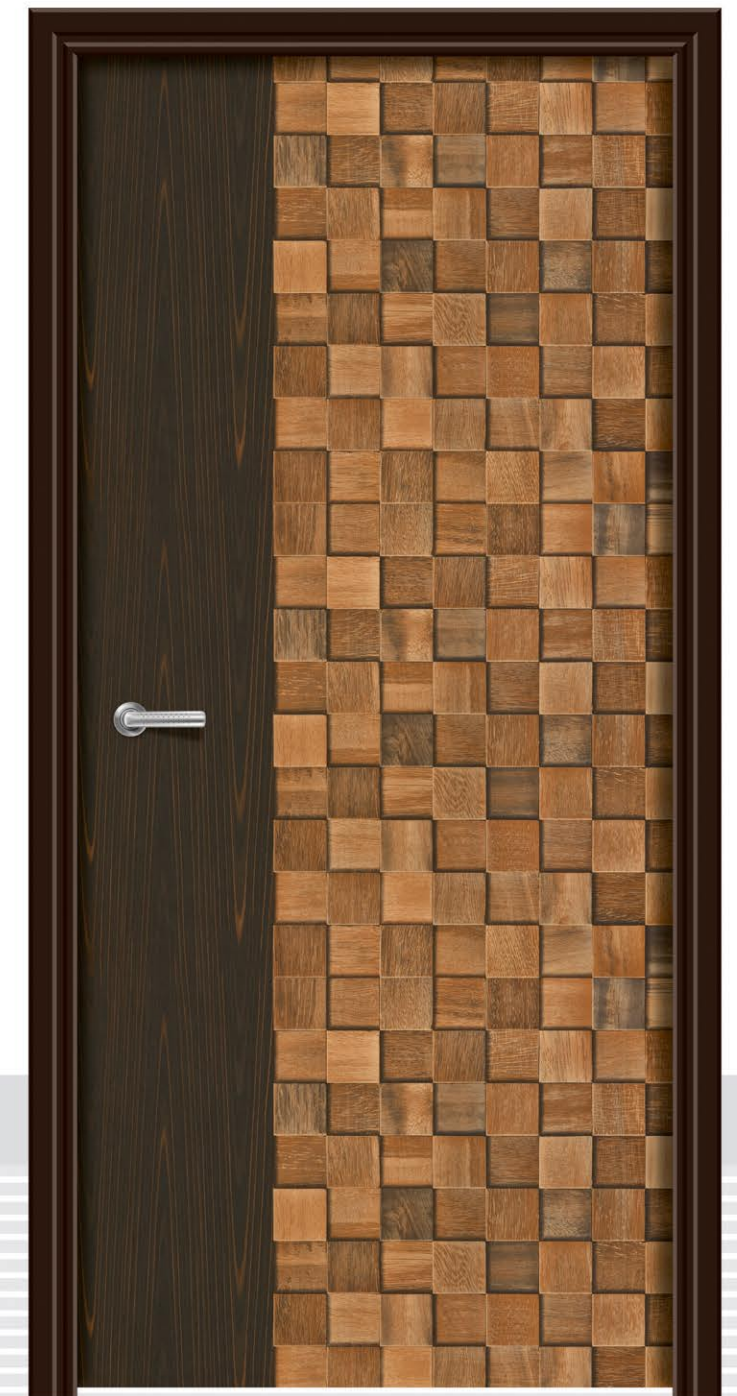

# REGULAR DOOR

SIZE  
7 x 3.25 FEET

Rutva Door®  
a promise of perfection

Yes, you do become fond of these doorskins that become an integral part of the interior family of your home.

R - 203

R - 204

R - 205